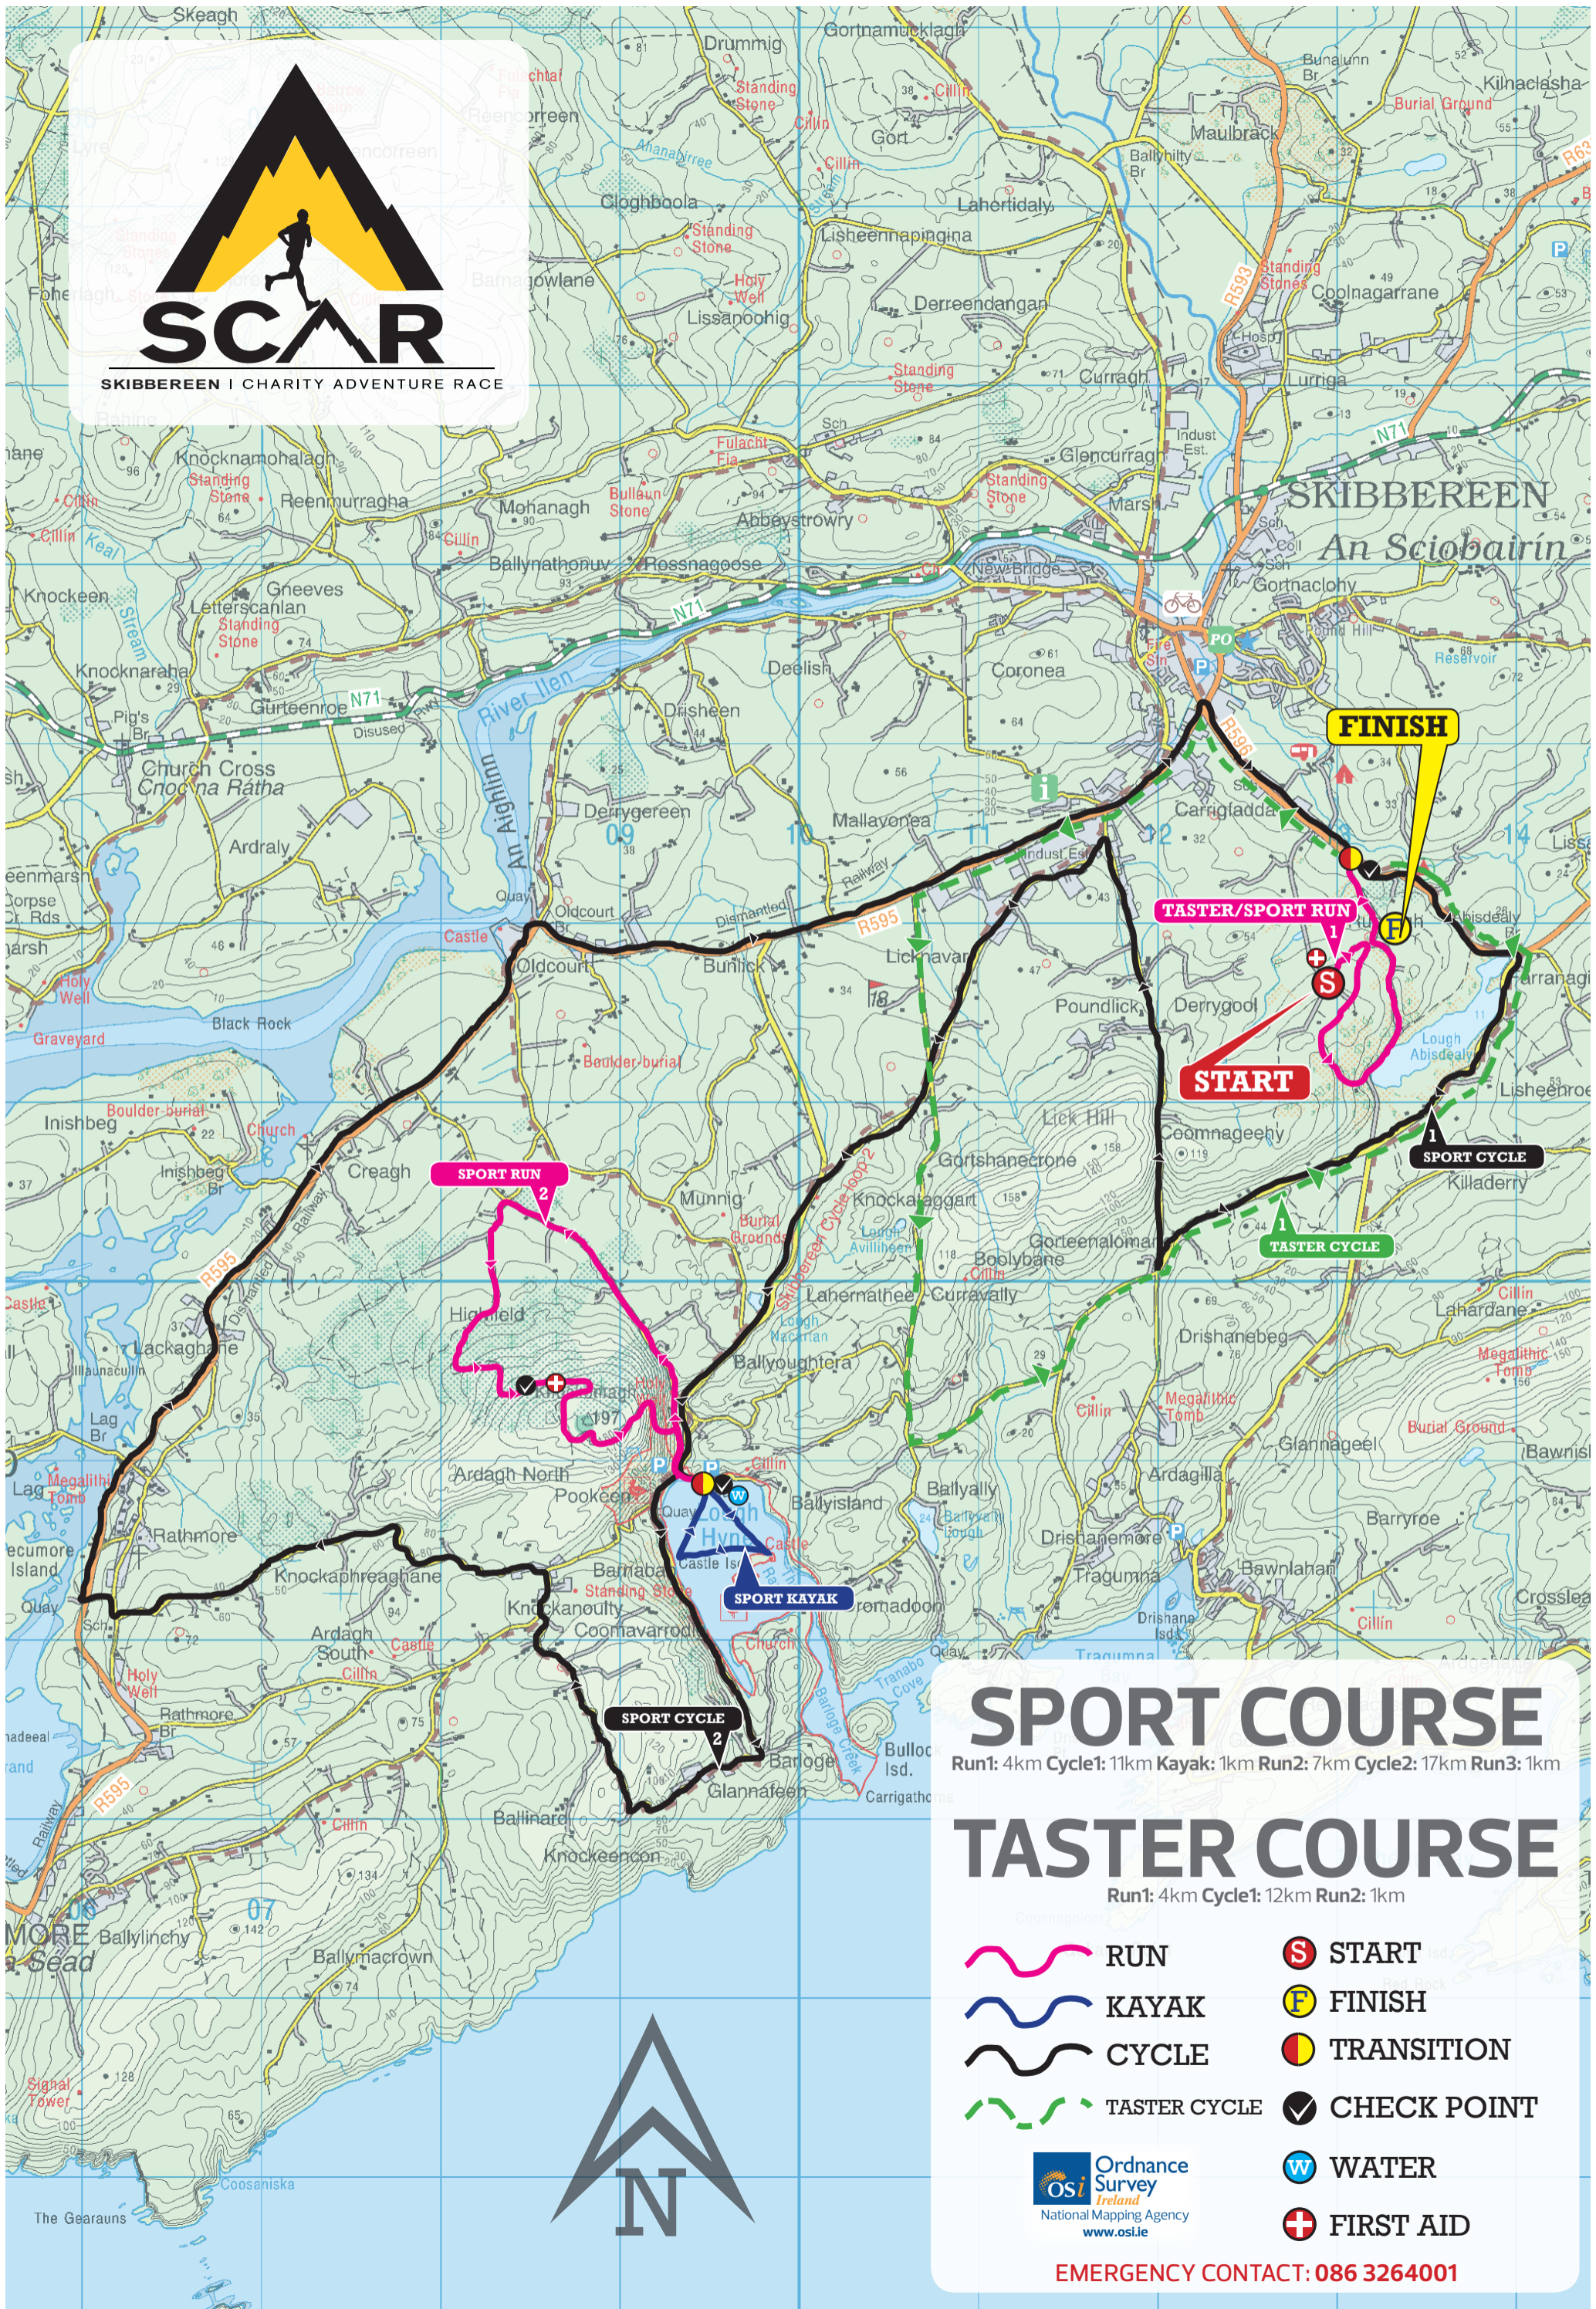

SKIBBEREEN | CHARITY ADVENTURE RACE

SPORT COURSE

Run1: 4km Cycle1: 11km Kayak: 1km Run2: 7km Cycle2: 17km Run3: 1km

TASTER COURSE

Run1: 4km Cycle1: 12km Run2: 1km

-  RUN
-  KAYAK
-  CYCLE
-  TASTER CYCLE
-  START
-  FINISH
-  TRANSITION
-  CHECK POINT
-  WATER
-  FIRST AID